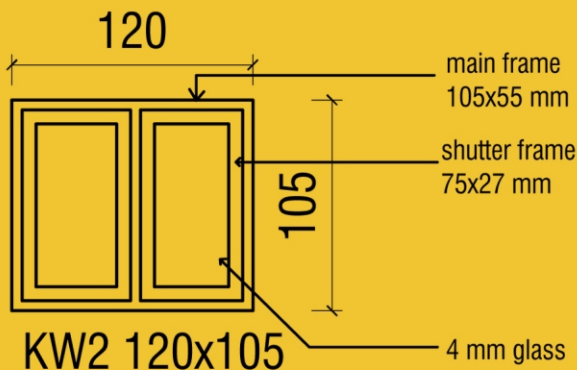

₹18199 (217\$)

All Prices are including GST

SPECIFICATIONS

Hardware - Stainless Steel

Polish - 2 Coat Pu Sealer + 2 Coat PU Clear

Finish - As Per Requirements

Transportation Not included

KW2 120x105