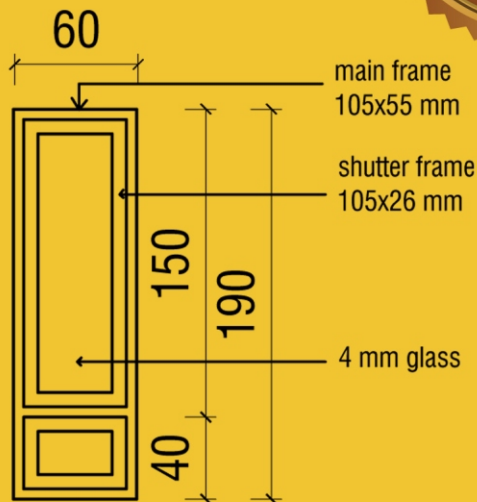

Transportation Not included

WINDOWS WITH SHUTTERS

FW1 60x190

ITEM CODE : SLS0004

KERALA TEAK (35 YEARS OF WARRANTY*)

₹24299 (290\$)

KERALA JACK (30 YEARS OF WARRANTY*)

₹17699 (211\$)