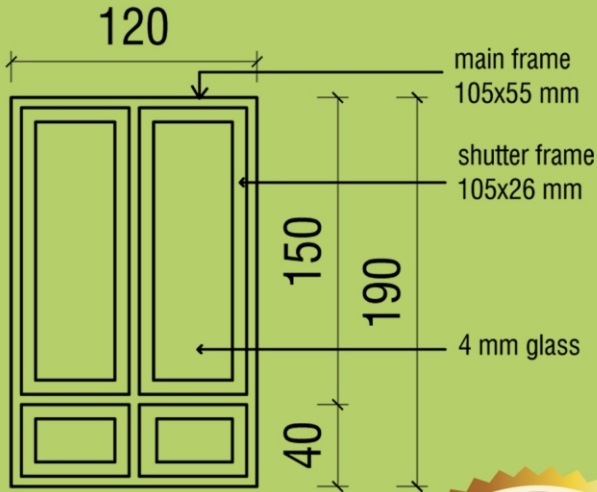

IEC:BUSPR9865H

WINDOWS WITH SHUTTERS

FW2 120x190

**CHEAPER
THAN
METAL & UPVC
AND MORE
WARRANTY**

ITEM CODE : SLS0003

KERALA TEAK (35 YEARS OF WARRANTY*)

₹56249 (671\$)

KERALA JACK (30 YEARS OF WARRANTY*)