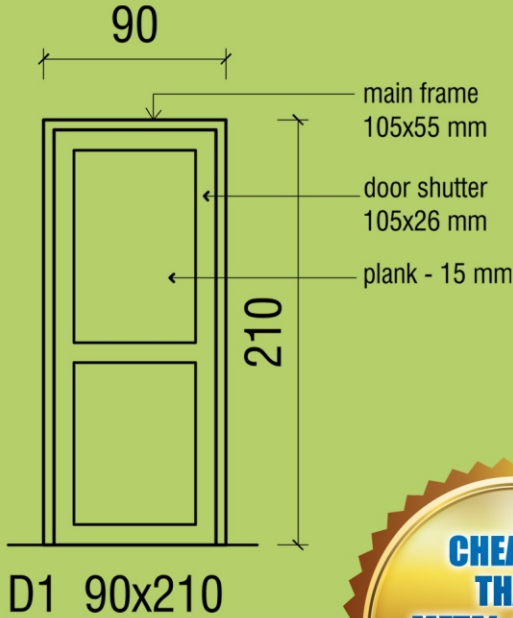

IEC:BUSPR9865H

DOOR WITH SHUTTER

**CHEAPER
THAN
METAL & UPVC
AND MORE
WARRANTY**

ITEM CODE : SLS0001

KERALA TEAK (35 YEARS OF WARRANTY*)
₹49500 (590\$)

KERALA JACK (30 YEARS OF WARRANTY*)
₹39500 (471\$)

KERALA ANJILI (25 YEARS OF WARRANTY*)
₹34500 (411\$)