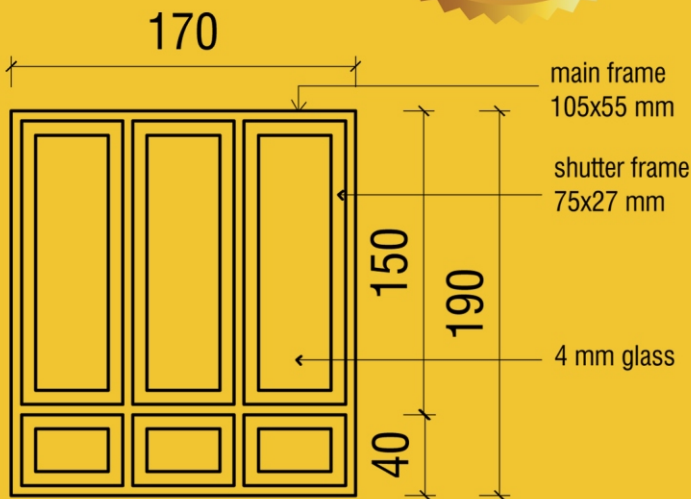

All Prices are including GST

SPECIFICATIONS

Hardware - Stainless Steel

Polish - 2 Coat Pu Sealer + 2 Coat PU Clear

Finish - As Per Requirments

Lock and Transportation Not included

WINDOWS WITH SHUTTERS

ITEM CODE : SLS0002