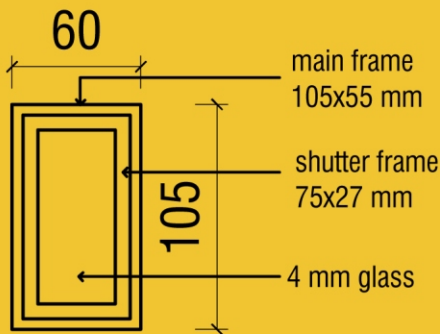

KW1 60x105

WINDOWS WITH SHUTTERS

ITEM CODE : SLS0009

KERALA TEAK (35 YEARS OF WARRANTY*)

₹17399 (207$)

KERALA JACK (30 YEARS OF WARRANTY*)

₹12299 (147$)

KERALA ANJILI (25 YEARS OF WARRANTY*)

₹10199 (122$)

All Prices are including GST

SPECIFICATIONS

Hardware - Stainless Steel

Polish - 2 Coat Pu Sealer + 2 Coat PU Clear

Finish - As Per Requirements

Transportation Not included

WINDOWS WITH SHUTTERS

ITEM CODE : SLS0010

KERALA TEAK (35 YEARS OF WARRANTY*)

₹15299 (182$)

KERALA JACK (30 YEARS OF WARRANTY*)

₹11099 (132$)

KERALA ANJILI (25 YEARS OF WARRANTY*)

₹9399 (112$)

All Prices are including GST

SPECIFICATIONS

Hardware - Stainless Steel

Polish - 2 Coat Pu Sealer + 2 Coat PU Clear

Finish - As Per Requirements

Transportation Not included