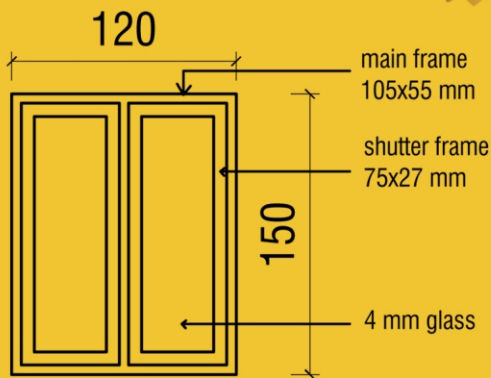

Ph : 9447792157 (24 Hrs) E-mail: admin@slswoodindustries.com,

Website : www.slswoodindustries.com GST IN: 32BUSPR9865H1ZQ

IEC:BUSPR9865H

WINDOWS WITH SHUTTERS

W3 170x150

**CHEAPER
THAN
METAL & UPVC
AND MORE
WARRANTY**