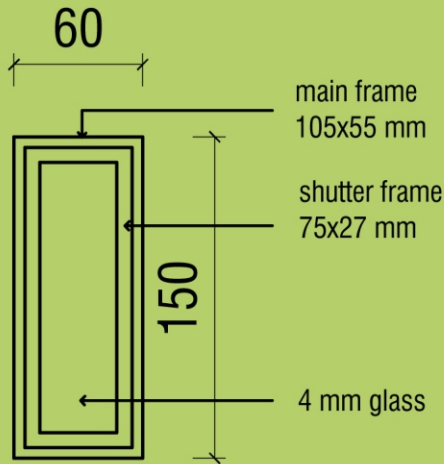

Since 1990

SLS WOOD INDUSTRIES

Near Thettikkunnil Devi Temple, Edakkidom, Ezhukone, Kollam, Kerala, India

Ph :9447792157 (24 Hrs) E-mail: admin@slswoodindustries.com,

Website : www.slswoodindustries.com GST IN: 32BUSPR9865H1ZQ

IEC:BUSPR9865H

W1 60x150

**CHEAPER
THAN
METAL & UPVC
AND MORE
WARRANTY**