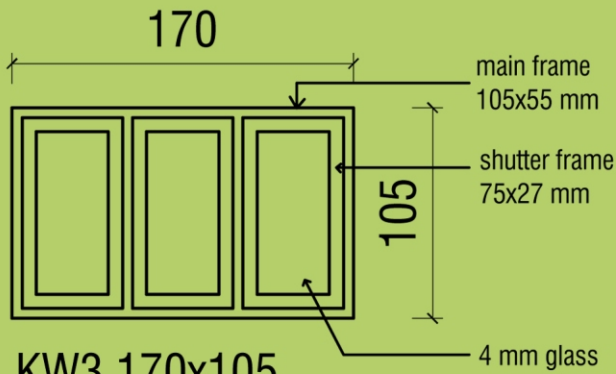

₹26399 (315\$)

All Prices are including GST

SPECIFICATIONS

Hardware - Stainless Steel

Polish - 2 Coat Pu Sealer + 2 Coat PU Clear

Finish - As Per Requirements

Transportation Not included

KW3 170x105