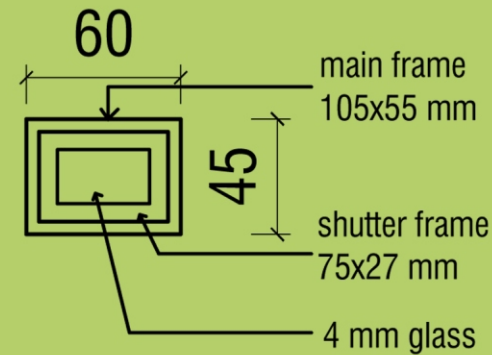

IEC:BUSPR9865H

WINDOWS WITH SHUTTERS

V1 60x45

ITEM CODE : SLS0011

KERALA TEAK (35 YEARS OF WARRANTY*)
₹11699 (139\$)

KERALA JACK (30 YEARS OF WARRANTY*)
₹ 8999 (107\$)

KERALA ANJILI (25 YEARS OF WARRANTY*)
₹7899 (94\$)