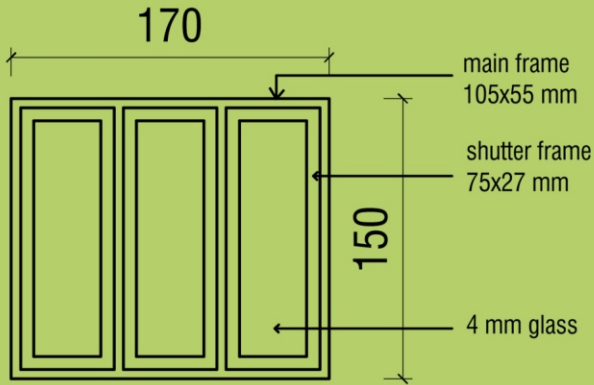

Since 1990

SLS WOOD INDUSTRIES

Near Thettikkunnil Devi Temple, Edakkidom, Ezhukone, Kollam, Kerala, India

Ph : 9447792157 (24 Hrs) E-mail: sslwoodindustries@gmail.com,

Website : www.sslwoodindustries.com GST IN: 32BUSPR9865H1ZQ

W3 170x150