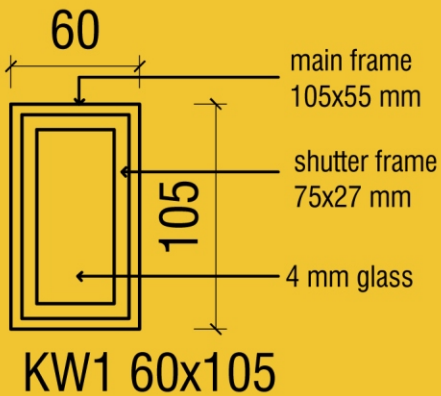

Since 1990

SLS WOOD INDUSTRIES

Near Thettikkunnil Devi Temple, Edakkidom, Ezhukone, Kollam, Kerala, India

Ph : 9447792157 (24 Hrs) E-mail: sslwoodindustries@gmail.com,

Website : www.sslwoodindustries.com GST IN: 32BUSPR9865H1ZQ