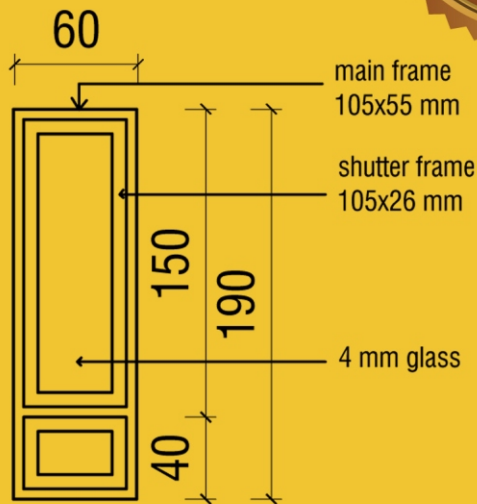

FW2 120x190

**CHEAPER
THAN
METAL & UPVC
AND MORE
WARRANTY**

FW1 60x190

WINDOWS WITH SHUTTERS

ITEM CODE : SLS0003

KERALA TEAK (35 YEARS OF WARRANTY*)
₹56249 (671\$)

KERALA JACK (30 YEARS OF WARRANTY*)
₹45249 (540\$)