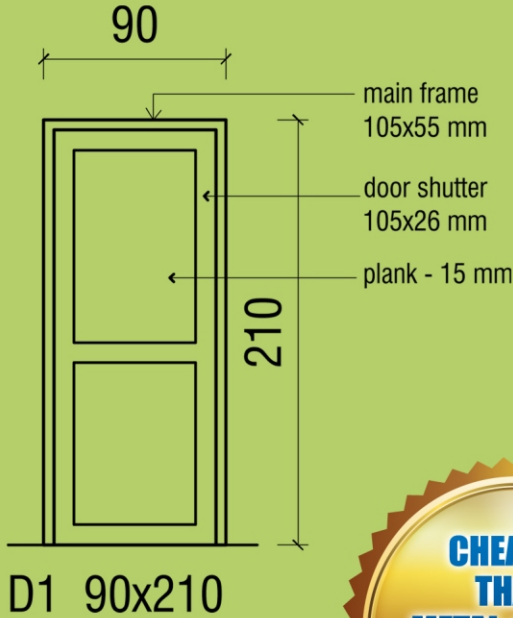

DOOR WITH SHUTTER

**CHEAPER
THAN
METAL & UPVC
AND MORE
WARRANTY**

ITEM CODE : SLS0001

KERALA TEAK (35 YEARS OF WARRANTY*)
₹ 49500 (590\$)

KERALA JACK (30 YEARS OF WARRANTY*)
₹ 39500 (471\$)

KERALA ANJILI (25 YEARS OF WARRANTY*)
₹ 34500 (411\$)