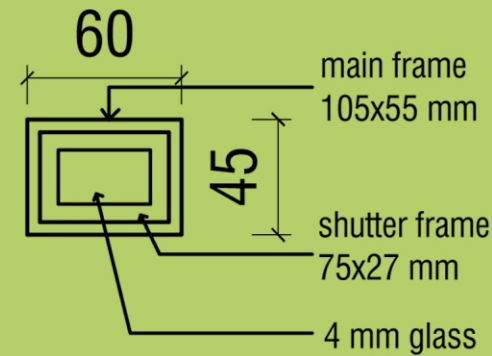

Since 1990

SLS WOOD INDUSTRIES

Near Thettikkunnil Devi Temple, Edakkidom, Ezhukone, Kollam, Kerala, India

Ph : 9447792157 (24 Hrs) E-mail: slswoodindustries@gmail.com,

Website : www.slswoodindustries.com GST IN: 32BUSPR9865H1ZQ

V1 60x45

**CHEAPER
THAN
METAL & UPVC
AND MORE
WARRANTY**

WINDOWS WITH SHUTTERS

ITEM CODE : SLS0011

KERALA TEAK (35 YEARS OF WARRANTY*)
₹11699 (139$)

KERALA JACK (30 YEARS OF WARRANTY*)
₹ 8999 (107$)

KERALA ANJILI (25 YEARS OF WARRANTY*)
₹7899 (94$)

All Prices are including GST

SPECIFICATIONS

Hardware - Stainless Steel

Polish - 2 Coat Pu Sealer + 2 Coat PU Clear

Finish - As Per Requirments

Transportation Not included