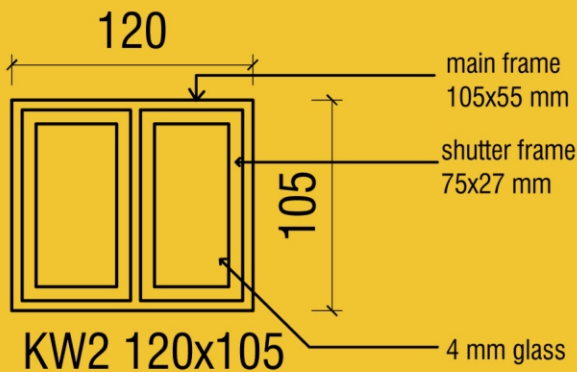

*A to Z of Wood and Wood Working
Wood and Wood Working is Special So is SLS
Also available in Custom Sizes & Grill Size
Free Estimation*

WINDOWS WITH SHUTTERS

ITEM CODE : SLS0007

KERALA TEAK (35 YEARS OF WARRANTY*)
₹39899 (476\$)