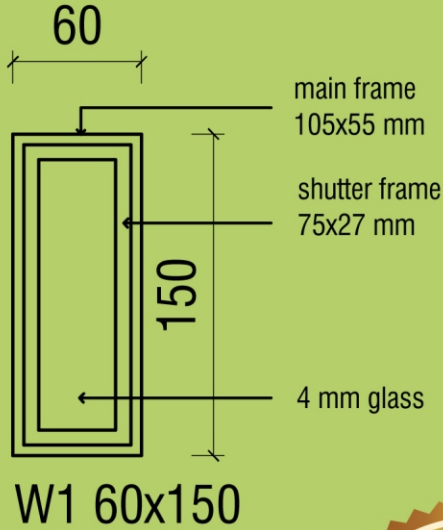

Since 1990

SLS WOOD INDUSTRIES

Near Thettikkunnil Devi Temple, Edakkidom, Ezhukone, Kollam, Kerala, India

Ph : 9447792157 (24 Hrs) E-mail: sslwoodindustries@gmail.com,

Website : www.sslwoodindustries.com GST IN: 32BUSPR9865H1ZQ