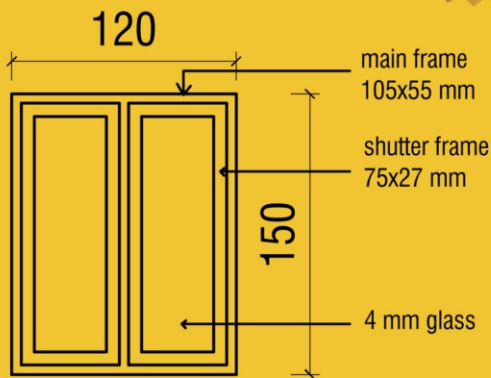

W3 170x150

W2 120x150

*A to Z of Wood and Wood Working
Wood and Wood Working is Special So is SLS
Also available in Custom Sizes & Grill Size
Free Estimation*

WINDOWS WITH SHUTTERS

ITEM CODE : SLS0005

KERALA TEAK (35 YEARS OF WARRANTY*)