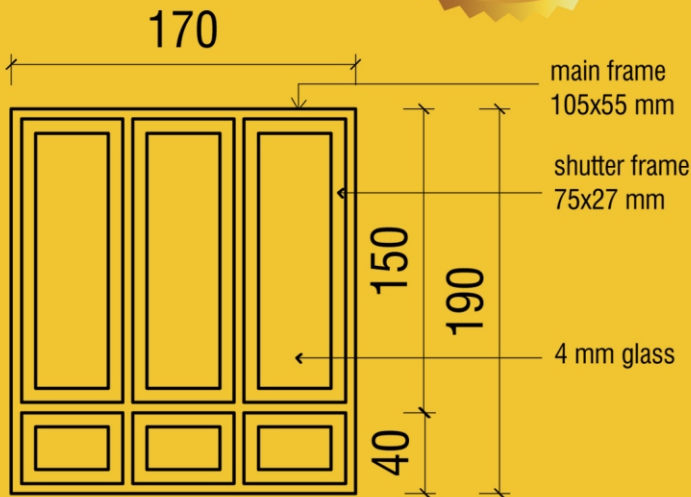

All Prices are including GST

SPECIFICATIONS

Hardware - Stainless Steel

Polish - 2 Coat Pu Sealer + 2 Coat PU Clear

Finish - As Per Requirements

Lock and Transportation Not included

WINDOWS WITH SHUTTERS

ITEM CODE : SLS0002