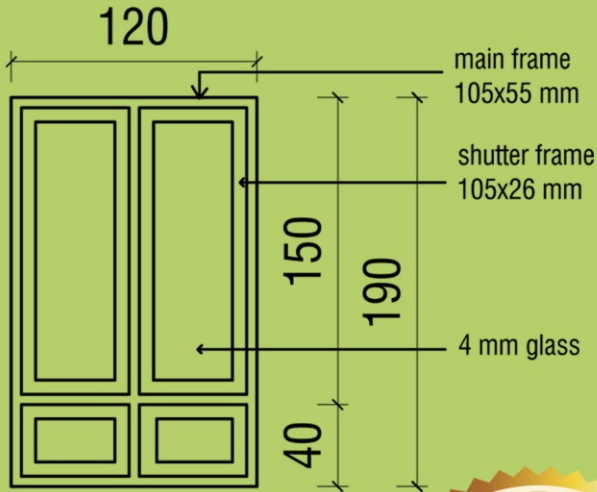

Since 1990

SLS WOOD INDUSTRIES

Near Thettikkunnil Devi Temple, Edakkidom, Ezhukone, Kollam, Kerala, India

Ph : 9447792157 (24 Hrs) E-mail: sslwoodindustries@gmail.com,

Website : www.sslwoodindustries.com GST IN: 32BUSPR9865H1ZQ

FW2 120x190