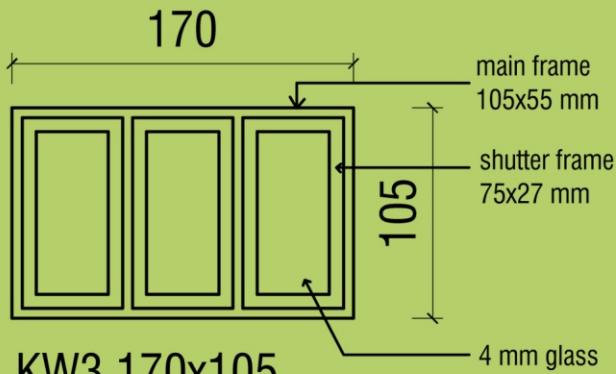

*A to Z of Wood and Wood Working
Wood and Wood Working is Special So is SLS
Also available in Custom Sizes & Grill Size
Free Estimation*

WINDOWS WITH SHUTTERS

ITEM CODE : SLS0007

KERALA TEAK (35 YEARS OF WARRANTY*)
₹39899 (476\$)